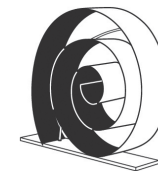

SLOWLY terra

Floor lamp
in polished aluminium Ø cm 9X48

Steel base chromed cm 46X9X1,2

Weight kg 5,4

Ministar GY 6.35
35W - 12V
included
Electronic transformer
20-60W 12V
dimnable

48

AVAILABLE FINISHING

embossed white
embossed black
metallic anthracite
coffee
purple red