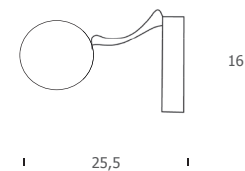

DND profile-wall

Wall lamp
in hand curved steel cm 16X25,5X3

Base in steel cm 15X3X3

Projection cm 25,5

Weight kg 0,7

Double reflective opal led discs

8W - 24V
1000 Lm emitted
3000°K - CRI>85
Power supply included

2700°K on request