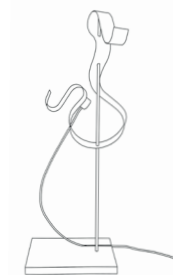

AVAILABLE FINISHING

embossed white	B	
embossed black	N	
metallic anthracite	MA	
coffee	CA	
purple red	PR	
gold leaf	TO	
silver leaf	TA	
copper leaf	TR	
bronze leaf	TB	

CURVE tavolo

Table lamp
in hand-made
polished steel cm 15X9X43

Steel base cm 15X9X1

Weight kg 1,6

1 Ministar led
2W - max 500mA
280 Lm emitted
3000°K - CRI>85
Power adapter included

2700°K on request

15

43