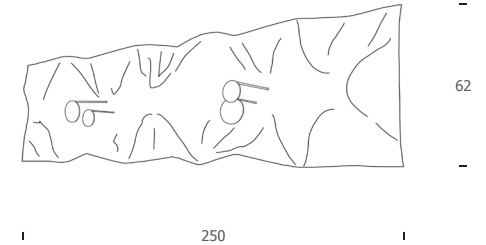

CRASH p/pl 250 round

Wall/ceiling lamp
hand-thumped steel cm 250X62

Spred +/- cm 25

Weight kg 13,5

4 led COB
10W - max 2100mA
11780 Lm emitted
3000°K - CRI>85
Phase cut dimmable
power supply included

2700°K and other dimming
ways on request