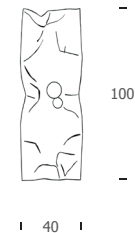

CRASH p/pl 100 round

Wall/ceiling lamp
hand-thumped steel cm 100X40

Spred +/- cm 20

Weight kg 3,4

2 led COB
10W - max 500mA
3900 Lm emitted
3000°K - CRI>85
Phase cut dimmable
power supply included

2700°K and other dimming
ways on request