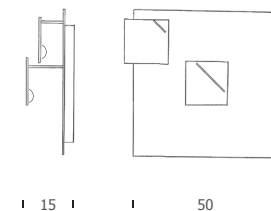

50A2 p/pl

Wall/ceiling lamp
in steel cm 50X50X15

Weight kg 7,9

2 led COB
16W - max 500mA
5800 Lm emitted
3000°K - CRI>85
Phase cut dimmable
power supply included

2700°K and other dimming
ways on request

AVAILABLE FINISHINGS