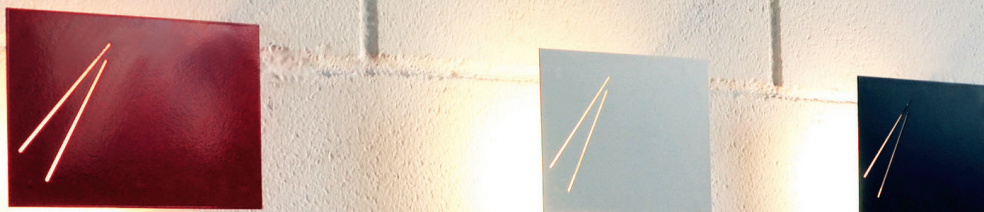

160/205/230 p/pl

Wall/ceiling lamp
in steel

160 - cm 16X16 Spread cm 12 - Weight kg 0,6

205 - cm 20,5X14 Spread cm 12 - Weight kg 0,6

230 - cm 23X11,5 Spread cm 12 - Weight kg 0,6

1 led COB
16W - max 500mA
2900 Lm emitted
3000°K - CRI>85
Power supply included

2700°K on request