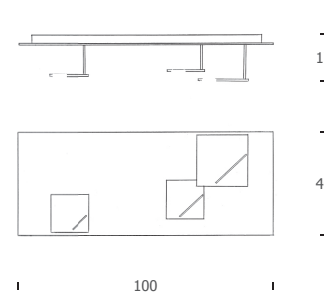

100A3 p/pl

Wall/ceiling lamp
in steel cm 100X40X17

Weight kg 12,3

3 led COB
16W - max 500mA
8700 Lm emitted
3000°K - CRI>85
Phase cut dimmable
power supply included

2700°K and other dimming
ways on request