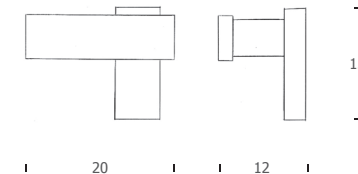

## 1.CHILO.e6 p/pl

Wall/ceiling lamp  
in anodised aluminium cm 20X15X12

Weight kg 1,1

1 led COB  
16W - max 500mA  
2900 Lm emitted  
3000°K - CRI>85  
Power supply included

2700°K on request