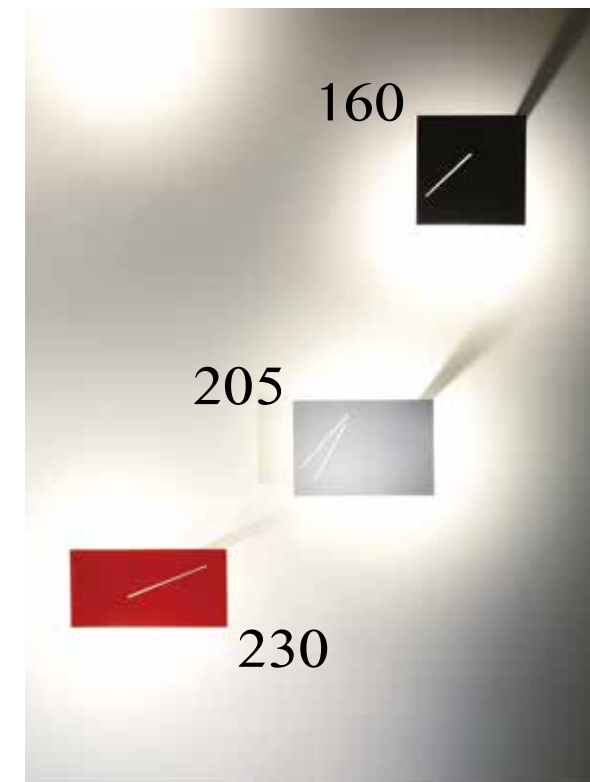

50A1

Wall/ceiling lamp in inox steel  
cm 50X50X15  
Finishing:  
total white - silver leaf - gold leaf  
white/matt black - white/red  
white/silver leaf - white/gold leaf  
Electric supply:  
1 led COB 10W max 250mA  
1100 Lm emitted - 3000°K

## 50A1

Wall/ceiling lamp in inox steel  
cm 50X50X15  
Finishing:  
total white - silver leaf - gold leaf  
white/matt black - white/red  
white/silver leaf - white/gold leaf  
Electric supply:  
1 led COB 10W max 250mA  
1100 Lm emitted - 3000°K

des•agn

100A3

Wall/ceiling lamp in inox steel  
cm 100X40X17  
Finishing:  
total white - silver leaf - gold leaf  
white/matt black - white/red  
white/silver leaf - white/gold leaf  
Electric supply:  
3 led COB 30W max 250mA  
3300 Lm emitted - 3000°K

Wall/ceiling lamp in inox steel  
 Finishing:  
 total white - matt black  
 red - silver leaf - gold leaf  
 Electric supply:  
 1 led COB 10W max 250mA  
 1100 Lm emitted - 3000°K

**Sizes:**  
 mod 230C cm 23X11,5 Spread cm 8  
 mod 230L cm 23X11,5 Spread cm 12  
 mod 205C cm 20,5X14 Spread cm 8  
 mod 205L cm 20,5X14 Spread cm 12  
 mod 160C cm 16X16 Spread cm 8  
 mod 160L cm 16X16 Spread cm 12