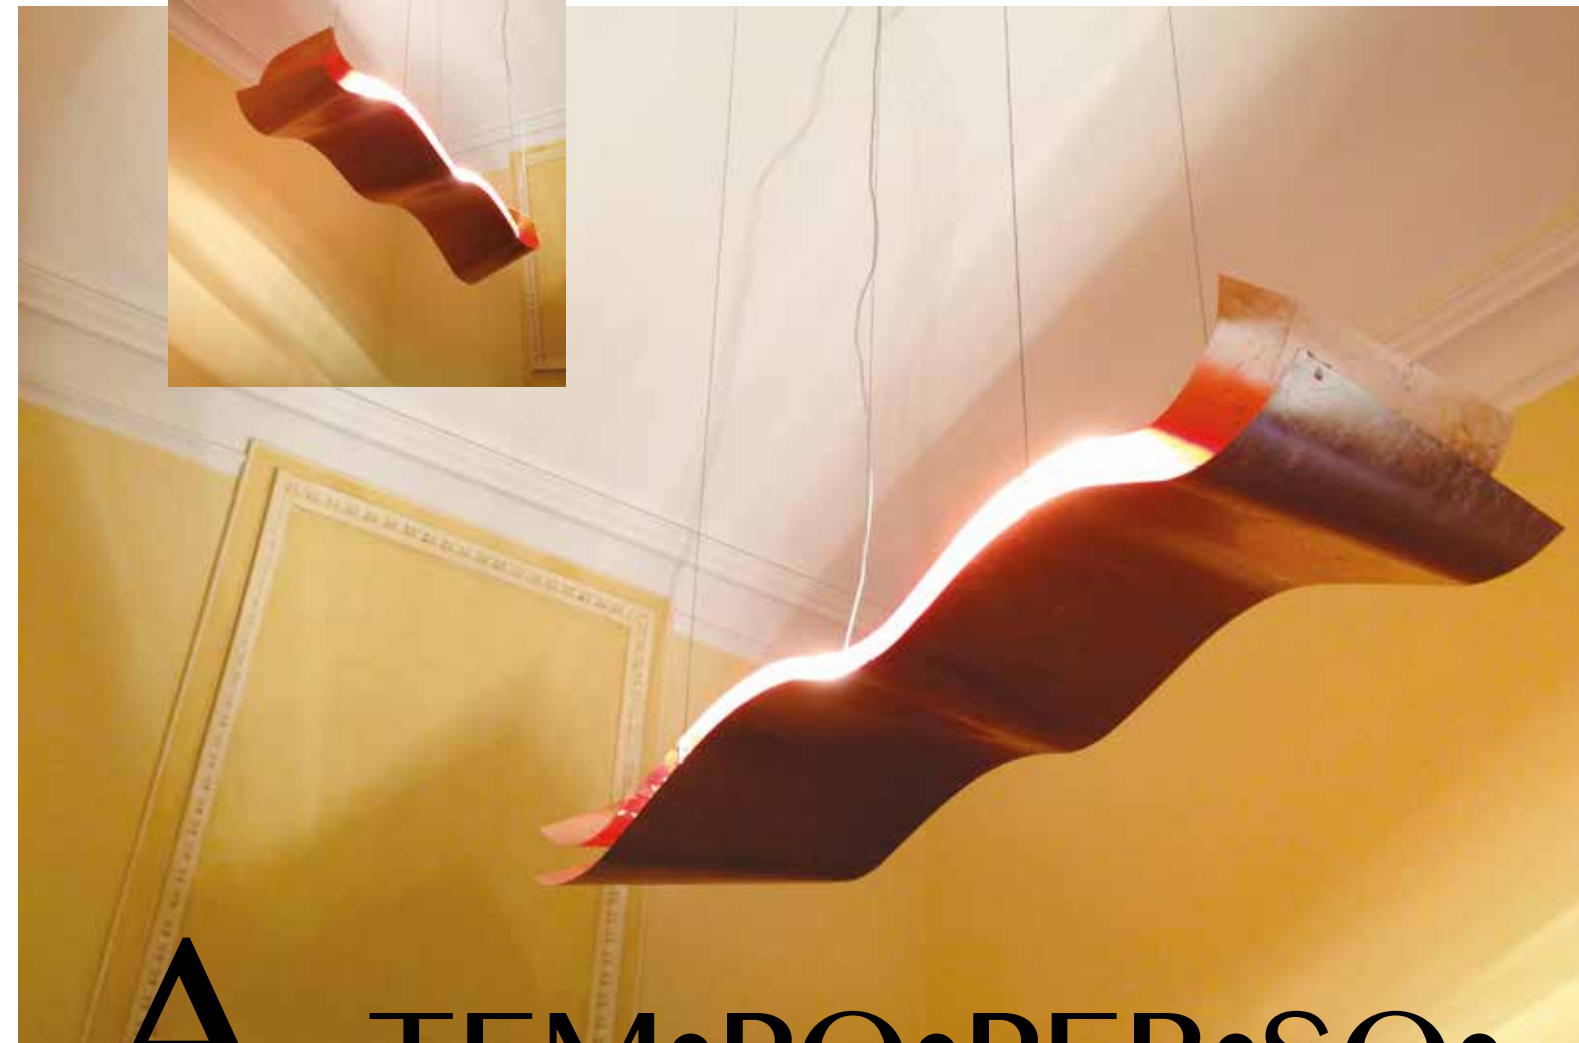

A TEMPO PERSO