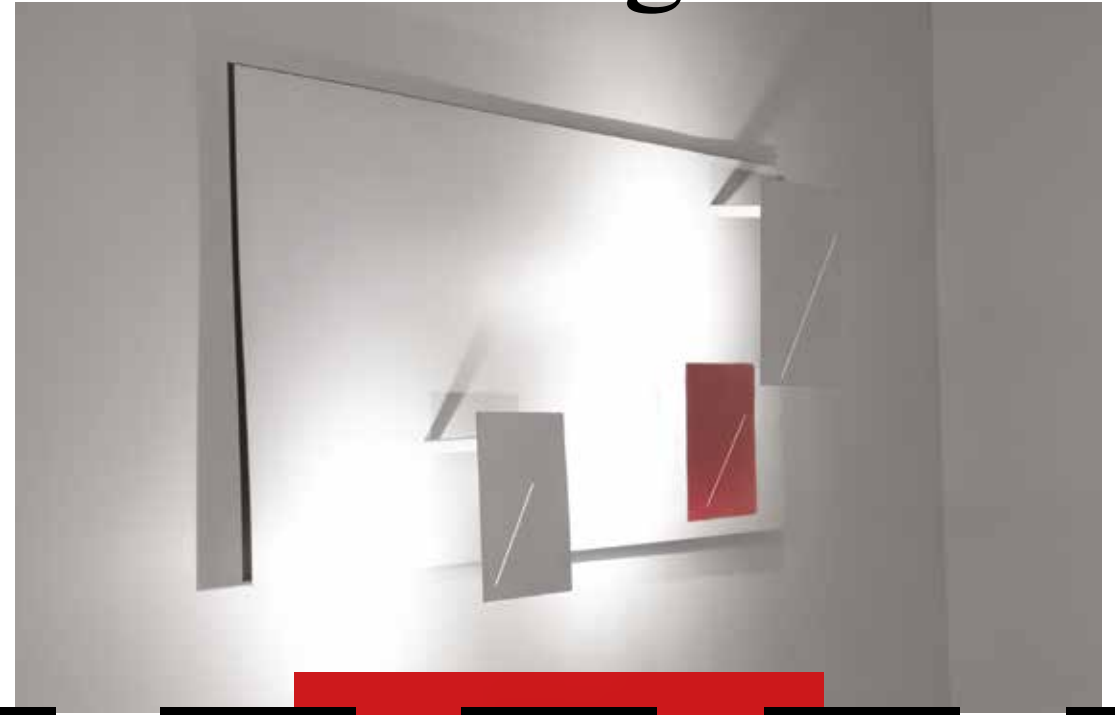

des•agn

100A3

Wall/ceiling lamp in inox steel
cm 100X40X17
Finishing:
total white - silver leaf - gold leaf
white/matt black - white/red
white/silver leaf - white/gold leaf
Electric supply:
3 led COB 30W max 250mA
3300 Lm emitted - 3000°K