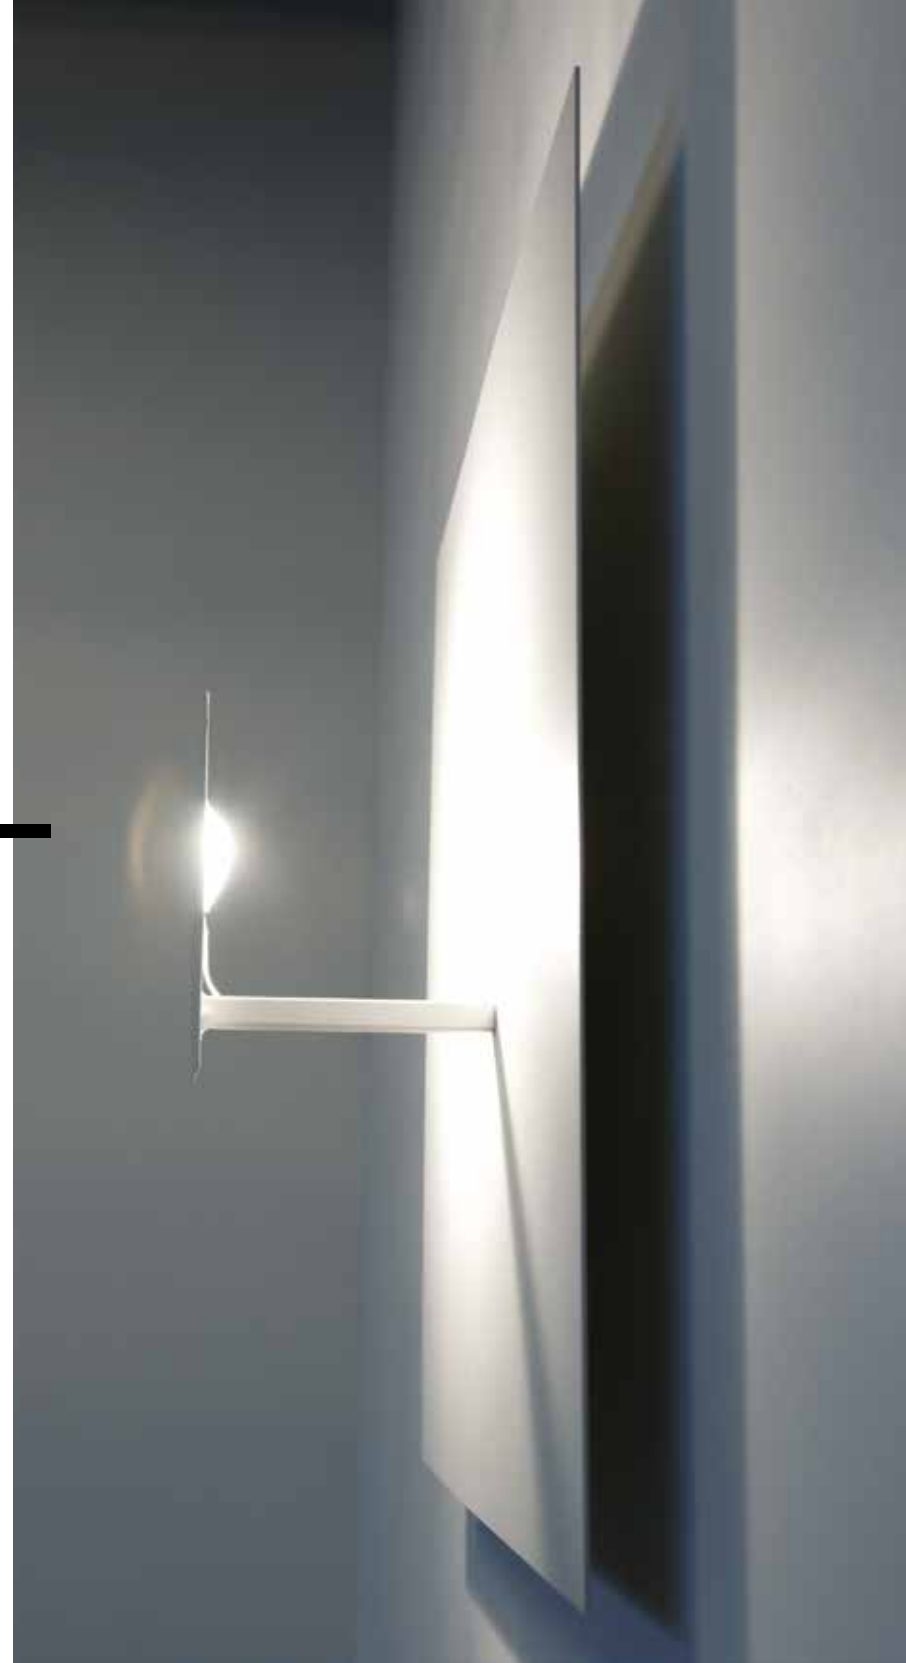

Wall/ceiling lamp in inox steel  
cm 50X50X15  
Finishing:  
total white - silver leaf - gold leaf  
white/matt black - white/red  
white/silver leaf - white/gold leaf  
Electric supply:  
2 led COB 20W max 250mA  
2200 Lm emitted - 3000°K

50A1

Wall/ceiling lamp in inox steel  
cm 50X50X15  
Finishing:  
total white - silver leaf - gold leaf  
white/matt black - white/red  
white/silver leaf - white/gold leaf  
Electric supply:  
1 led COB 10W max 250mA  
1100 Lm emitted - 3000°K

## 50A2

Wall/ceiling lamp in inox steel  
cm 50X50X15  
Finishing:  
total white - silver leaf - gold leaf  
white/matt black - white/red  
white/silver leaf - white/gold leaf  
Electric supply:  
2 led COB 20W max 250mA  
2200 Lm emitted - 3000°K

## 50A1

Wall/ceiling lamp in inox steel  
cm 50X50X15  
Finishing:  
total white - silver leaf - gold leaf  
white/matt black - white/red  
white/silver leaf - white/gold leaf  
Electric supply:  
1 led COB 10W max 250mA  
1100 Lm emitted - 3000°K