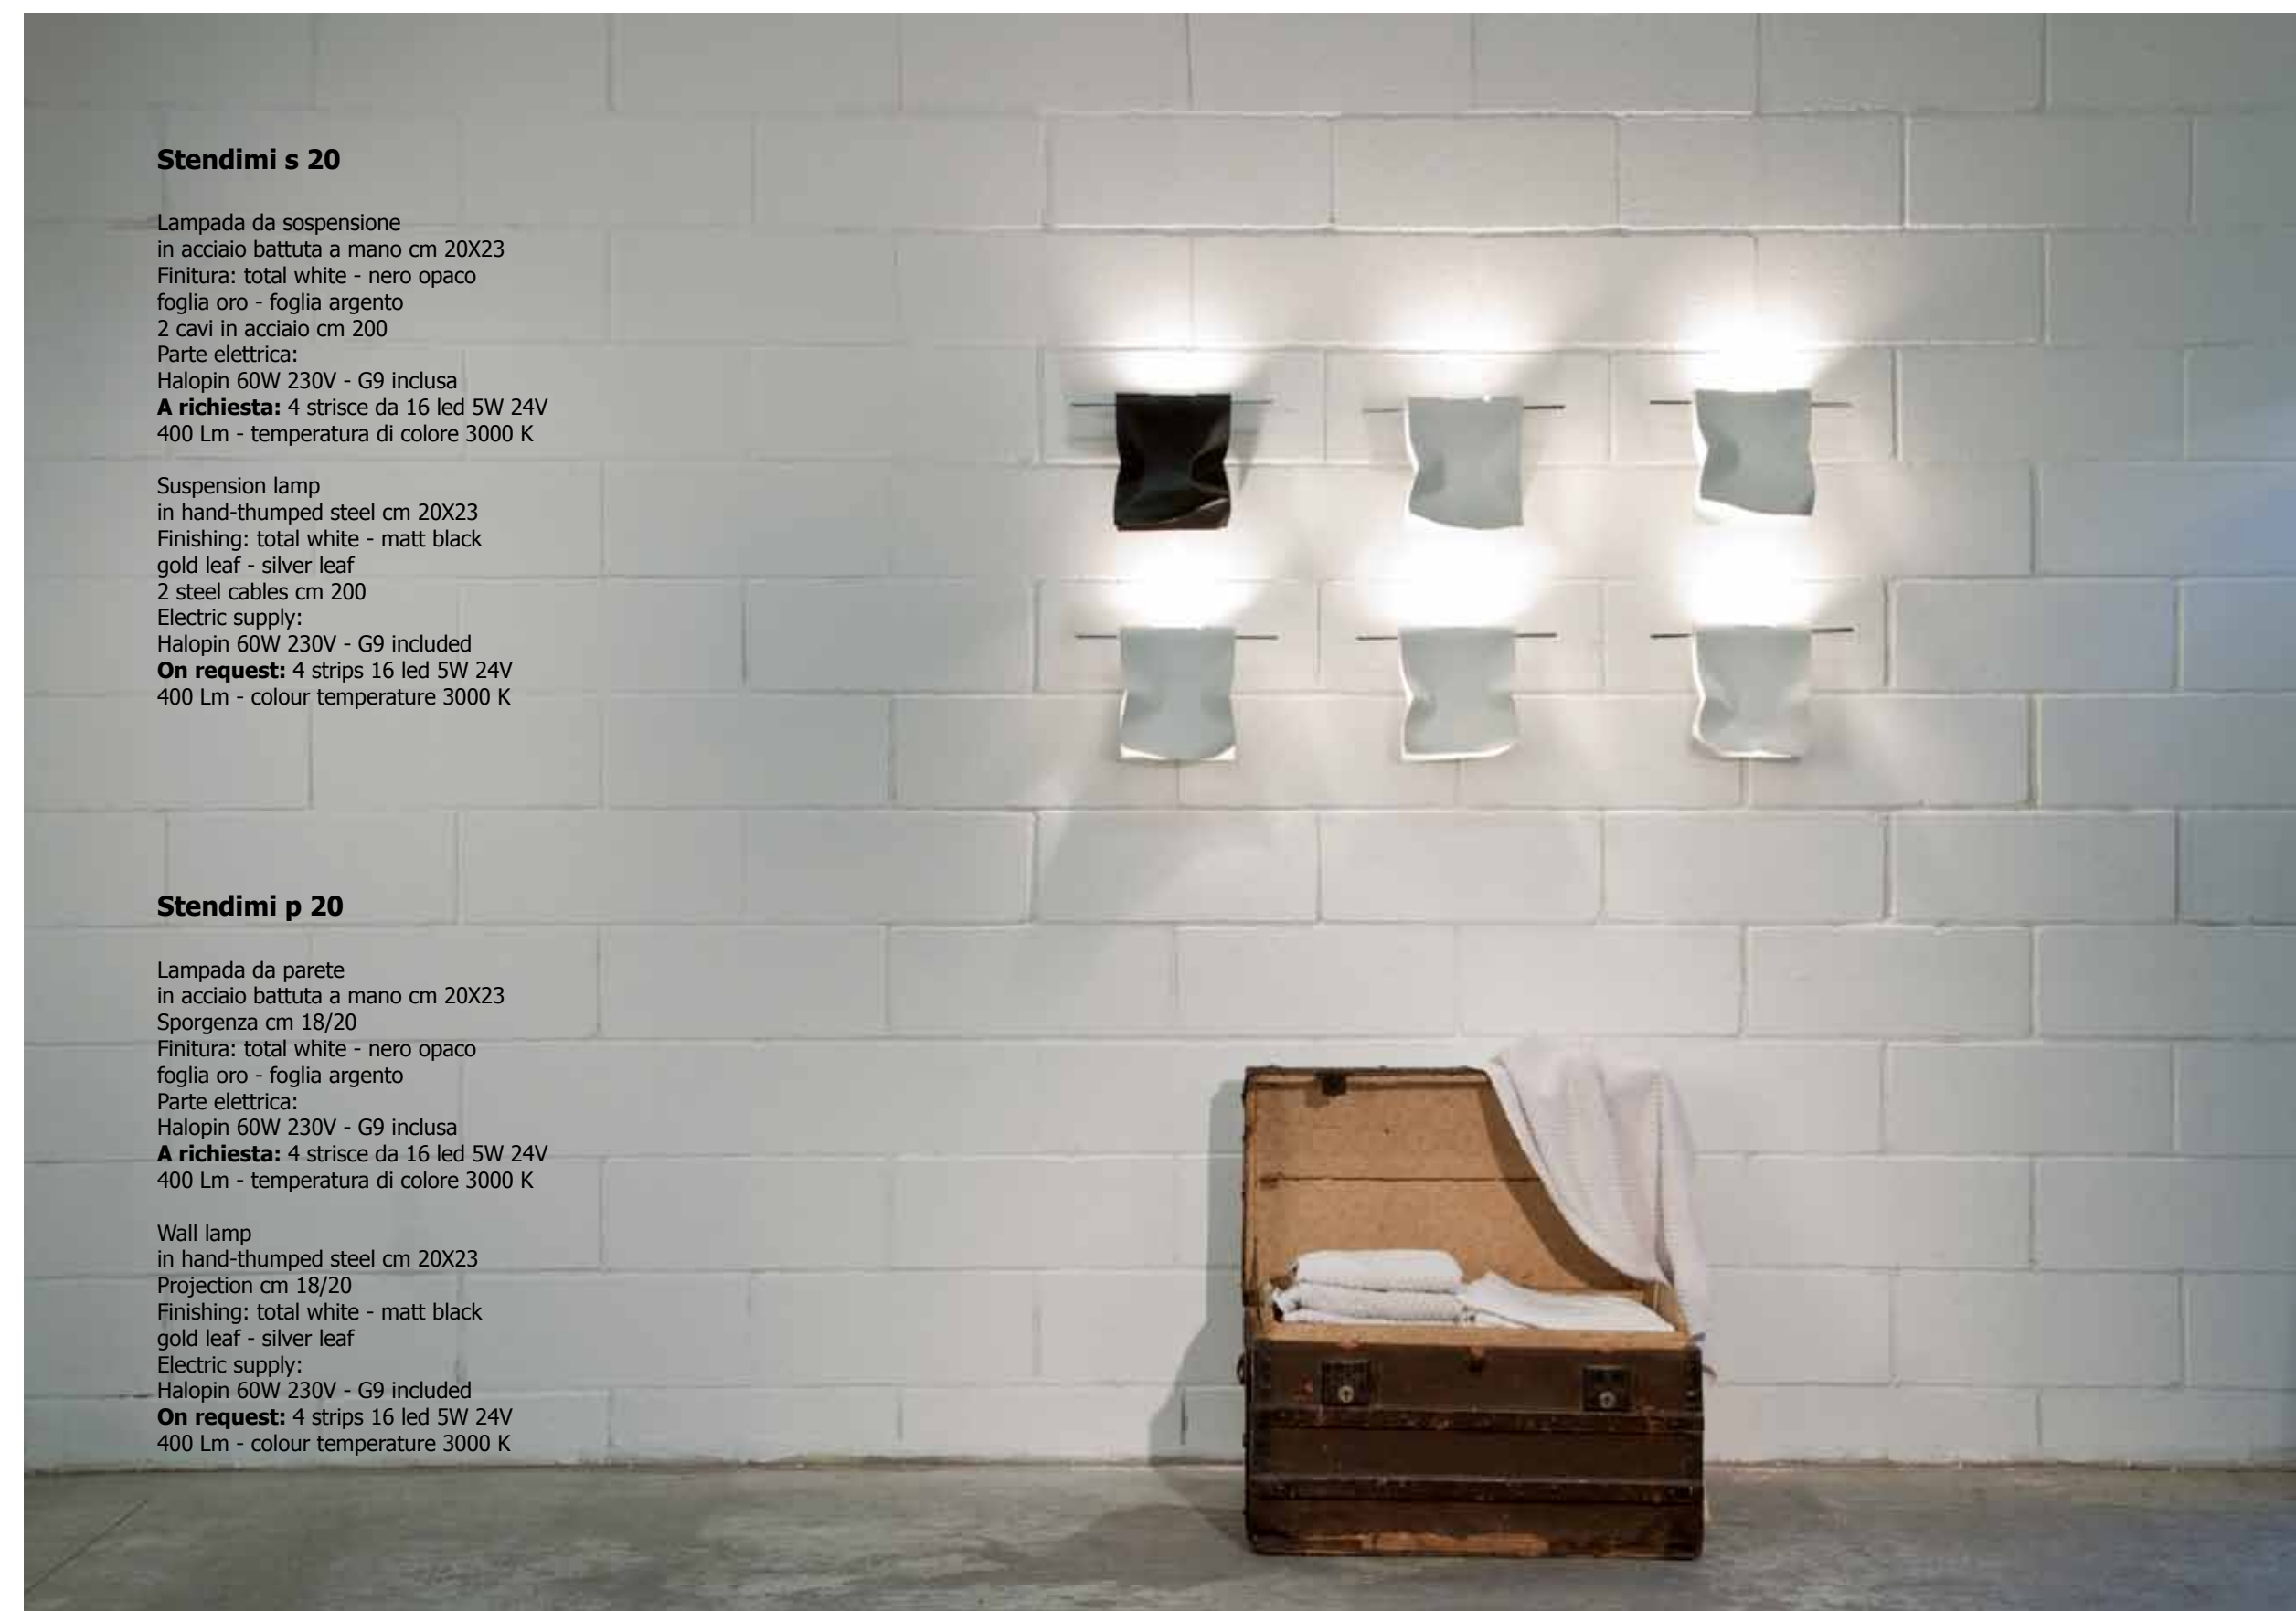

Stendimi p 20

Lampada da parete
in acciaio battuta a mano cm 20X23
Sporgenza cm 18/20
Finitura: total white - nero opaco
foglia oro - foglia argento
Parte elettrica:
Halopin 60W 230V - G9 inclusa
A richiesta: 4 strisce da 16 led 5W 24V
400 Lm - temperatura di colore 3000 K

Wall lamp
in hand-thumped steel cm 20X23
Projection cm 18/20
Finishing: total white - matt black
gold leaf - silver leaf
Electric supply:
Halopin 60W 230V - G9 included
On request: 4 strips 16 led 5W 24V
400 Lm - colour temperature 3000 K